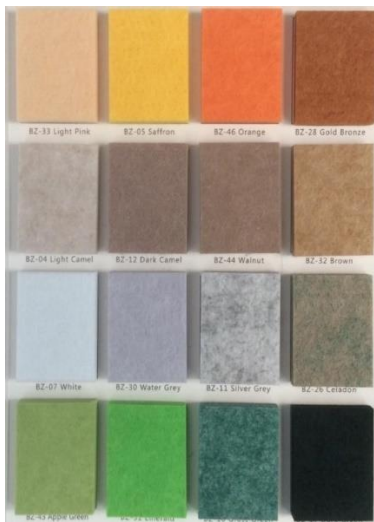

pdf of photos of materials for new w bsite

SOUND ABSORBING

Slats

Wood wool

Polyester

Fabric

Covered Fiberglass

Wood / melamine